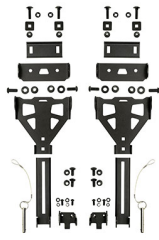

XBEDMT2
Cargo Case Cross-Bed Mount