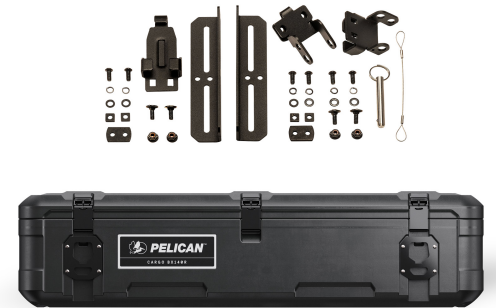

OLB

Cargo

Overlanding Bundle

Get ready to hit the trails with the Overlanding Bundle, featuring the BX90R or BX140R rooftop mounted Cargo case and Pelican's universal rooftop Cargo mount that installs with no drilling required. Securely store your recovery gear, tools, and sleeping bags on your aftermarket roof rack to keep them easily accessible for your next adventure. Don't let limited space hold you back - bring everything you need with the rugged and reliable Overlanding Bundle.

- Bundle Includes:
 - BX140R Cargo Case
 - Roof Mount

DIMENSIONS

Interior (LxWxD)	41.75 x 19.00" x 8.75 (106 x 48.3 x 22.2 cm)
Exterior (LxWxD)	46.00 x 24.00" x 11.50 (116.8 x 61 x 29.2 cm)
Bottom Depth	8.10" (20.6 cm)
Int Volume	4.02 ft ³ (0.114 m ³)

MATERIALS

Body	Polyethylene
Latch	E-Coated Steel
O-Ring	EPDM

COLORS

WEIGHT

Weight Empty	35.10 lbs (15.9 kg)
Roof Load Limit	50.00 lbs (22.7 kg)

TEMPERATURE

Minimum Temperature	-20°F (-28.9 °C)
Maximum Temperature	140°F (60 °C)