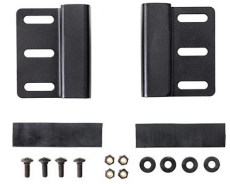

2

ACCESSORIES

1506TSA
TSA Lock

1500D
Desiccant Silica Gel

V730FS
4 pc. Replacement Foam Set

1500CI
Corrosion Intercept Kit

LGMT-001V
Vault Case Roof Mount

Pelican