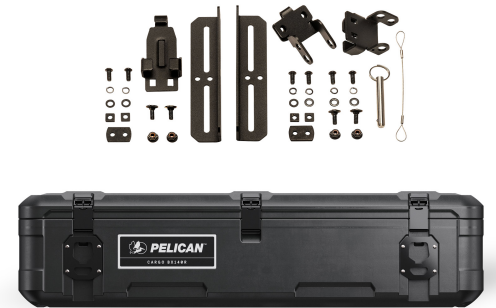

Pelican

25 Earl Ave., Torrance, CA 90505 USA • Phone: (310) 326-4700 • (800) 473-5422 • Fax: (310) 326-3311
sales@pelican.com • www.pelican.com

Document created on 01-15-25

OLB

Cargo

Overlanding Bundle

Get ready to hit the trails with the Overlanding Bundle, featuring the BX90R or BX140R rooftop mounted Cargo case and Pelican's universal rooftop Cargo mount that installs with no drilling required. Securely store your recovery gear, tools, and sleeping bags on your aftermarket roof rack to keep them easily accessible for your next adventure. Don't let limited space hold you back - bring everything you need with the rugged and reliable Overlanding Bundle.

- Bundle Includes:
  - BX140R Cargo Case
  - Roof Mount

DIMENSIONS

INTÉRIEUR	41.75 x 19.00" x 8.75 (106 x 48.3 x 22.2 cm)
EXTÉRIEUR	46.00 x 24.00" x 11.50 (116.8 x 61 x 29.2 cm)
profondeur fond	8.10" (20.6 cm)
volume intérieur	4.02 ft³ (0.114 m³)

MATÉRIAUX

corps	Polyethylene
loquet	E-Coated Steel
joint torique	EPDM

COULEURS

- Black

POIDS

poids sans mousse	35.10 lbs (15.9 kg)
Roof Load Limit	50.00 lbs (22.7 kg)

TEMPÉRATURE

température minimale	-20°F (-28.9 °C)
température maximale	140°F (60 °C)

ACCESSOIRES