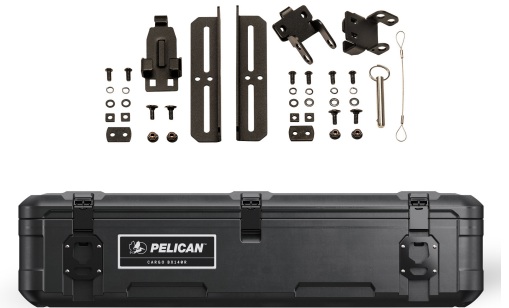

OLB

Cargo

Overlanding Bundle

Get ready to hit the trails with the Overlanding Bundle, featuring the BX90R or BX140R rooftop mounted Cargo case and Pelican's universal rooftop Cargo mount that installs with no drilling required. Securely store your recovery gear, tools, and sleeping bags on your aftermarket roof rack to keep them easily accessible for your next adventure. Don't let limited space hold you back - bring everything you need with the rugged and reliable Overlanding Bundle.

- Bundle Includes:
 - BX140R Cargo Case
 - Roof Mount

DIMENSIONS

Interior (LxWxD)	41.75 x 19.00" x 8.75 (106 x 48.3 x 22.2 cm)
Exterior (LxWxD)	46.00 x 24.00" x 11.50 (116.8 x 61 x 29.2 cm)
Bottom Depth	8.10" (20.6 cm)
Int Volume	4.02 ft ³ (0.114 m ³)

MATERIALS

Body	Polyethylene
Latch	E-Coated Steel
O-Ring	EPDM

COLORS

- Black

WEIGHT

Weight Empty	35.10 lbs (15.9 kg)
Roof Load Limit	50.00 lbs (22.7 kg)

TEMPERATURE

Minimum Temperature	-20°F (-28.9 °C)
Maximum Temperature	140°F (60 °C)