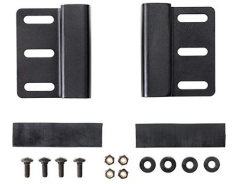

2

ACCESSORIES

1506TSA
TSA Lock

1500D
Desiccant Silica Gel

V730FS
4 pc. Replacement Foam Set

1500CI
Corrosion Intercept Kit

LGMT-001V
Vault Case Roof Mount

Pelican