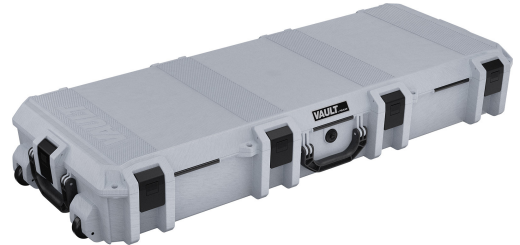

V730

Vault

Tactical Rifle Case

Built for hard use, high impact and supreme weather resistance, new Vault series gun cases are the most rugged and secure in their class. Equipped with a host of premium protective features at a price more hunters and shooters can afford, as only the 42-year veteran of hard knocks could deliver.

- Four layers of protective foam
- Crushproof, dustproof, and weather-resistant
- High-impact polymer assures protection of your firearm, via road, trail or air
- Heavy duty handles are ergonomic and will stand up in even the toughest conditions
- Six push button latches offer secure closure with easy-open access
- Ideally suited for today's tactical firearms and their accessories

DIMENSIONS

Interior (LxWxD)	44.00 x 16.00" x 6.25 (111.8 x 40.6 x 15.9 cm)
Exterior (LxWxD)	47.12 x 19.18" x 6.90 (119.7 x 48.7 x 17.5 cm)
Lid Depth	1.57" (4 cm)
Bottom Depth	4.68" (11.9 cm)
Total Depth	6.25" (15.9 cm)
Int Volume	2.55 ft ³ (0.072 m ³)
Padlock Hole Diameter	0.46" (1.2 cm)

MATERIALS

Body	Polyethylene
Latch	ABS
O-Ring	Polymer
Pins	Stainless Steel
Foam	1.12 lbs. ELE (Polyurethane)
Purge Body	ABS
Purge Vent	3 Micron Hydrophobic Non-Woven

COLORS

 Black	 Tan	 Ghost Gray
---	---	--