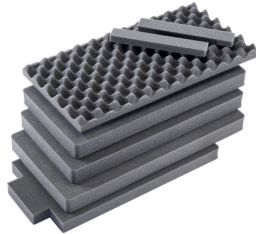

Purge Body ABS
Purge Vent Hi-Flow Gore-Tex 3 Micron Hydrophobic Non-Woven

COLOURS

■ Black

WEIGHT

Weight With Foam 11.20 lbs (5.1 kg)
Weight Empty 9.75 lbs (4.4 kg)
Buoyancy 84.95 lbs (38.5 kg)

TEMPERATURE

Minimum Temperature -60°F (-51.1 °C)
Maximum Temperature 160°F (71.1 °C)

ACCESSORIES

1556AirFS
7 pc. Replacement Foam Set