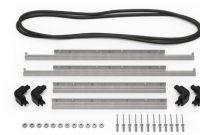

MATERIALS

Body	Injection Molded HPX™ high performance resin
Latch	Valox - Polybutylene Terephthalate (PBT)
Latch (Alt)	Xenoy - Polyester/Polycarbonate blend
O-Ring	EPDM
Pins	Stainless Steel
Pins (Alt)	Aluminum
Foam	1.3/1.35 polyester
Purge Body	Valox - Polybutylene Terephthalate (PBT)
Purge Body (Alt)	Xenoy - Polyester/Polycarbonate blend
Purge Vent	Gortex membrane

CERTIFICATIONS

IP67

OTHER

Master Pack	1
Military	yes

ACCESSORIES

iM26XX-LIDORG
Lid Organizer

iM2620-FOAM
6 pc. Replacement Foam Set

iM-STRAP-S-VER2
Padded Shoulder Strap

iM-LIDSTAY
Lid Stay

iM26XX-UTILITYORG
Utility Organizer

iM2620-TREK
TrekPak Case Divider Kit

1506TSA
TSA Lock

1500D
Desiccant Silica Gel

iM2620-M4-BEZEL-L
Lid Bezel Kit (Metric)

iM2620-M4-BEZEL
Base Bezel Kit (Metric)