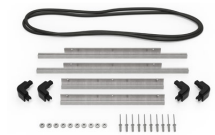

MATERIALS

Body	Injection Molded HPX™ high performance resin
Latch	Valox - Polybutylene Terephthalate (PBT)
Latch (Alt)	Xenoy - Polyester/Polycarbonate blend
O-Ring	EPDM
Pins	Stainless Steel
Pins (Alt)	Aluminum
Foam	1.3/1.35 polyester
Purge Body	Valox - Polybutylene Terephthalate (PBT)
Purge Body (Alt)	Xenoy - Polyester/Polycarbonate blend
Purge Vent	Gortex membrane

iM2400-DIV
Padded Divider Set

iM-STRAP-S-VER2
Padded Shoulder Strap

iM-LIDSTAY
Lid Stay

iM2400-TREK
TrekPak Case Divider Kit

1506TSA
TSA Lock

1500D
Desiccant Silica Gel

iM2400-M4-BEZEL-L
Lid Bezel Kit (Metric)