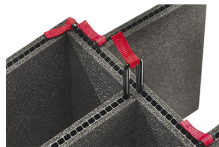

MATERIALS

Body	Injection Molded HPX™ high performance resin
Latch	Valox - Polybutylene Terephthalate (PBT)
Latch (Alt)	Xenoy - Polyester/Polycarbonate blend
O-Ring	EPDM
Pins	Stainless Steel
Pins (Alt)	Aluminum
Foam	1.3/1.35 polyester
Purge Body	Valox - Polybutylene Terephthalate (PBT)
Purge Body (Alt)	Xenoy - Polyester/Polycarbonate blend
Purge Vent	Gortex membrane

CERTIFICATIONS

IP67

OTHER

Master Pack	3
Military	yes

ACCESSORIES

iM24XX-PHOTOPALLET
Photography Pallet

iM24XX-LIDORG
Lid Organizer

iM2400-FOAM
4 pc. Replacement Foam Set

iM2400-DIV
Padded Divider Set

iM-STRAP-S-VER2
Padded Shoulder Strap

iM-LIDSTAY
Lid Stay

iM2400-TREK
TrekPak Case Divider Kit

1506TSA
TSA Lock

1500D
Desiccant Silica Gel

iM2400-M4-BEZEL-L
Lid Bezel Kit (Metric)