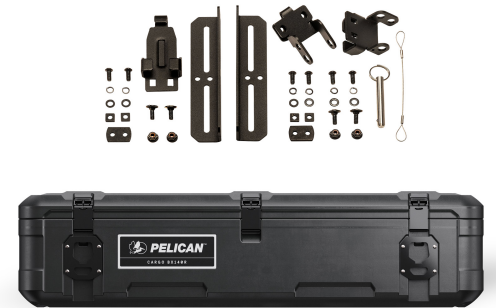

#### Overlanding Bundle

Get ready to hit the trails with the Overlanding Bundle, featuring the BX90R or BX140R rooftop mounted Cargo case and Pelican's universal rooftop Cargo mount that installs with no drilling required. Securely store your recovery gear, tools, and sleeping bags on your aftermarket roof rack to keep them easily accessible for your next adventure. Don't let limited space hold you back - bring everything you need with the rugged and reliable Overlanding Bundle.

- Bundle Includes:
  - BX140R Cargo Case
  - Roof Mount

## DIMENSIONES

<b>INTERIOR</b>	41.75 x 19.00" x 8.75 (106 x 48.3 x 22.2 cm)
<b>EXTERIOR</b>	46.00 x 24.00" x 11.50 (116.8 x 61 x 29.2 cm)
<b>profundidad base</b>	8.10" (20.6 cm)
<b>volumen interior</b>	4.02 ft <sup>3</sup> (0.114 m <sup>3</sup> )