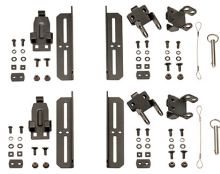

### ACCESORIOS

**SDDLMT2A**

Saddle Case Bed Mount Kit for  
Bedrail Flange Mounting

**SDDLMT2B**

Saddle Case Bed Mount Kit for  
Toyota™ Tacoma™ Truck

**RFMT2**

Cargo Case Roof Mount Kit

**RFMTTC2**

Roof Mount Tubular Clamp Kit

**1500CI**

Corrosion Intercept Kit

**KIT-LIDSTAY-CARGO**

Cargo Lid Stays

**Pelican**

23215 Early Ave • Torrance, CA 90505 USA • Phone: (310) 326-4700 • (800) 473-5422 • Fax: (310) 326-3311  
[sales@pelican.com](mailto:sales@pelican.com) • [www.pelican.com](http://www.pelican.com)