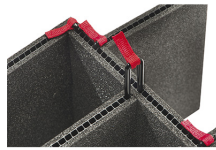

1525TP-KIT
TrekPak Case Divider Kit