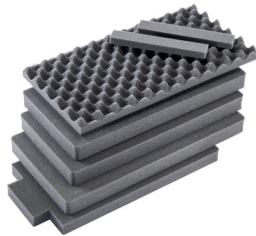

Purge Body ABS
Purge Vent Hi-Flow Gore-Tex 3 Micron Hydrophobic Non-Woven

COLOURS

■ Black

WEIGHT

Weight With Foam 11.20 lbs (5.1 kg)
Weight Empty 9.75 lbs (4.4 kg)
Buoyancy 84.95 lbs (38.5 kg)

TEMPERATURE

Minimum Temperature -60°F (-51.1 °C)
Maximum Temperature 160°F (71.1 °C)

ACCESSORIES

1556AirFS
7 pc. Replacement Foam Set