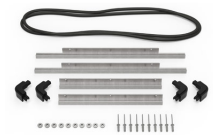

MATERIALS

Body	Injection Molded HPX™ high performance resin
Latch	Valox - Polybutylene Terephthalate (PBT)
Latch (Alt)	Xenoy - Polyester/Polycarbonate blend
O-Ring	EPDM
Pins	Stainless Steel
Pins (Alt)	Aluminum
Foam	1.3/1.35 polyester
Purge Body	Valox - Polybutylene Terephthalate (PBT)
Purge Body (Alt)	Xenoy - Polyester/Polycarbonate blend
Purge Vent	Gortex membrane

iM2400-DIV
Padded Divider Set

iM-STRAP-S-VER2
Padded Shoulder Strap

iM-LIDSTAY
Lid Stay

iM2400-TREK
TrekPak Case Divider Kit

1506TSA
TSA Lock

1500D
Desiccant Silica Gel

iM2400-M4-BEZEL-L
Lid Bezel Kit (Metric)

iM2400-MBEZ-B
Base Bezel Kit (Metric)

Peli

c/ Provença, 388, Planta 7 • Barcelona, Spain 08025 • Phone: +34 934 674 999
info@peli.com • www.peli.com

Document created on 07-18-24