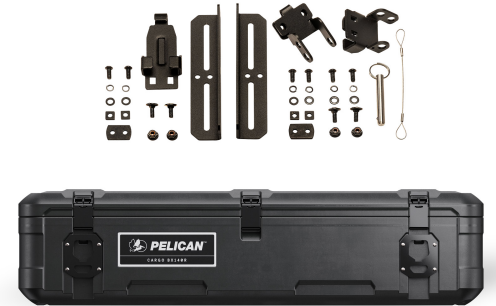

Get ready to hit the trails with the Overlanding Bundle, featuring the BX90R or BX140R rooftop mounted Cargo case and Pelican's universal rooftop Cargo mount that installs with no drilling required. Securely store your recovery gear, tools, and sleeping bags on your aftermarket roof rack to keep them easily accessible for your next adventure. Don't let limited space hold you back - bring everything you need with the rugged and reliable Overlanding Bundle.

- Bundle Includes:
 - BX140R Cargo Case
 - Roof Mount

DIMENSIONS

INTÉRIEUR	41.75 x 19.00" x 8.75 (106 x 48.3 x 22.2 cm)
EXTÉRIEUR	46.00 x 24.00" x 11.50 (116.8 x 61 x 29.2 cm)
profondeur fond	8.10" (20.6 cm)
volume intérieur	4.02 ft ³ (0.114 m ³)

MATÉRIAUX

corps	Polyethylene
loquet	E-Coated Steel
joint torique	EPDM

COULEURS

- Black

POIDS

poids sans mousse	35.10 lbs (15.9 kg)
Roof Load Limit	50.00 lbs (22.7 kg)

TEMPÉRATURE

température minimale	-20°F (-28.9 °C)
température maximale	140°F (60 °C)