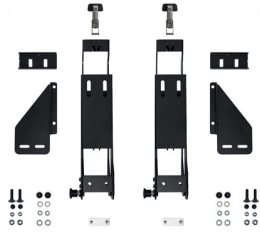

SDDLMT001C
Saddle Case Bed Mount (Ford BoxLink)