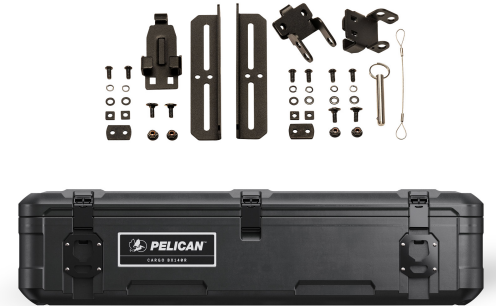

Get ready to hit the trails with the Overlanding Bundle, featuring the BX90R or BX140R rooftop mounted Cargo case and Pelican's universal rooftop Cargo mount that installs with no drilling required. Securely store your recovery gear, tools, and sleeping bags on your aftermarket roof rack to keep them easily accessible for your next adventure. Don't let limited space hold you back - bring everything you need with the rugged and reliable Overlanding Bundle.

- Bundle Includes:
 - BX140R Cargo Case
 - Roof Mount

DIMENSIONS

Interior (L×W×D)	41.75 x 19.00" x 8.75 (106 x 48.3 x 22.2 cm)
Exterior (L×W×D)	46.00 x 24.00" x 11.50 (116.8 x 61 x 29.2 cm)
Bottom Depth	8.10" (20.6 cm)
Int Volume	4.02 ft ³ (0.114 m ³)

MATERIALS

Body	Polyethylene
Latch	E-Coated Steel
O-Ring	EPDM

COLOURS

- Black

WEIGHT

Weight Empty	35.10 lbs (15.9 kg)
Roof Load Limit	50.00 lbs (22.7 kg)

TEMPERATURE

Minimum Temperature	-20°F (-28.9 °C)
Maximum Temperature	140°F (60 °C)