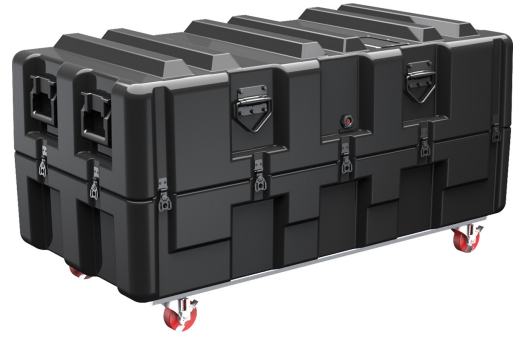

AL5023-0911

Trusted for over 40 years by the US Military, Single Lid Cases offer 20% more protective material in the edges and corners, where it is needed most, ensuring that valuable equipment is kept safe from any unforeseen elements. Available in several sizes, these cases are completely customizable with a wide range of bolt-on options like document holders, casters, humidity indicators and much more.

- Molded-in, tongue-in-groove gasketed parting lines for splash resistance and tight seals, even after impact
- Reinforced corners and edges for additional impact protection
- Molded-in ribs and corrugations for secure, non-slip stacking, columnar strength, and added protection
- Recessed hardware for extra protection
- Positive anti-shear locks, which prevent lid separation after impact, and reduce stress on hardware
- Patented molded-in metal inserts for catch and hinge attachment points, which provide strength and spread loads to the container
- One-piece construction, molded from lightweight, high-impact polyethylene

DIMENSIONS

Interior (LxWxD)	50.50 x 23.30" x 20.10 (128.3 x 59.2 x 51.1 cm)
Exterior (LxWxD)	53.50 x 26.30" x 23.50 (135.9 x 66.8 x 59.7 cm)
Lid Depth	11.00" (27.9 cm)
Bottom Depth	9.10" (23.1 cm)
Total Depth	20.1" (51.1 cm)
Int Volume	13.69 ft ³ (0.388 m ³)

MATERIALS

Body	RotoMolded Polyethylene
Latch	Steel (Nickel-black Plated)
O-Ring	Silicone Sponge
Foam	No Foam, empty case standard Optional PE and PU, 1 and 2 lb. options filled and lined
Purge Body	Aluminum
PRV Valve	.5 PSI Standard, Light Lift .25 PSI
Handle	Heavy Duty Injection Molded Standard
Optional Handles	Stainless Steel Passivate and Stainless Steel Black
Hardware	Yellow Carbon Steel Standard
Optional Hardware	Black Carbon Steel, Stainless Steel Passivate and Stainless Steel Black